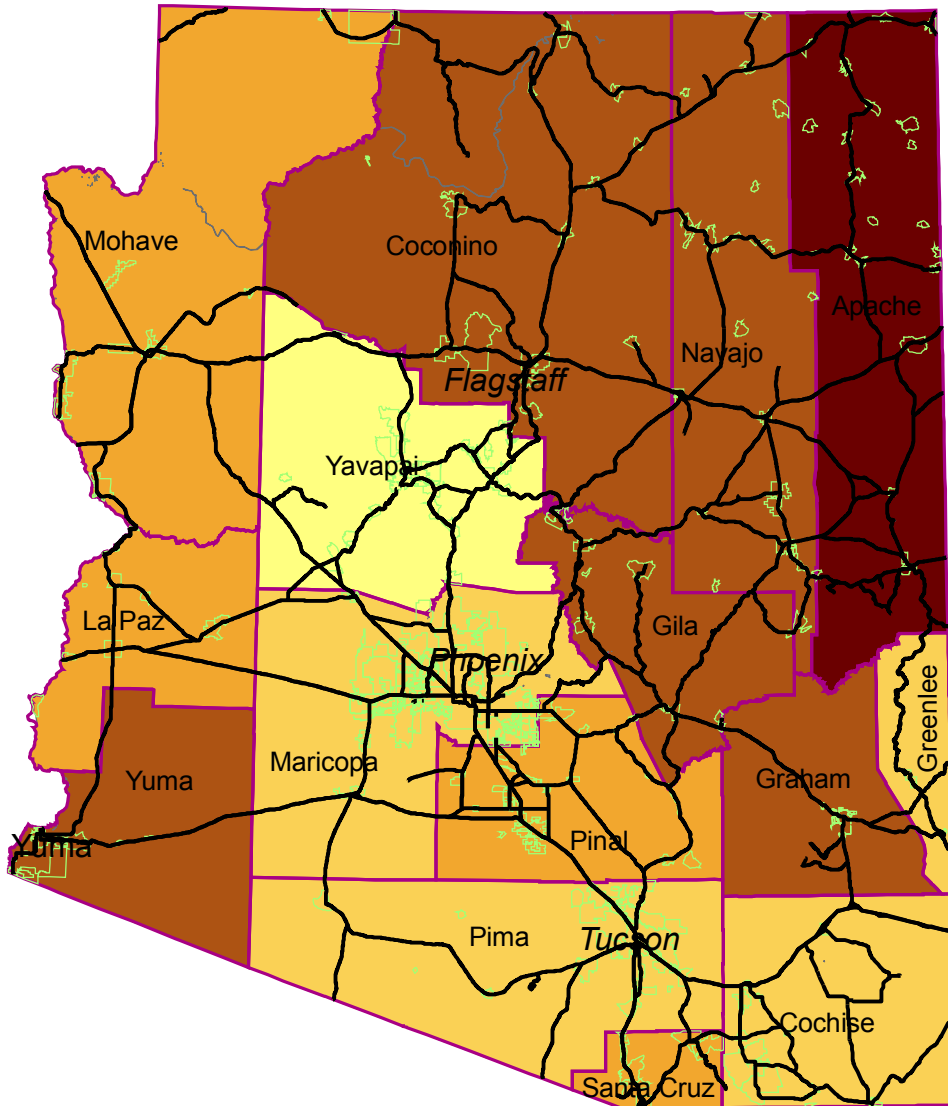

Percent Male Unemployment by County in Arizona (2000)

Legend

— Freeways and Highways

□ Cities and Towns

□ Counties

Unemployment

% Males

0.0-3.0